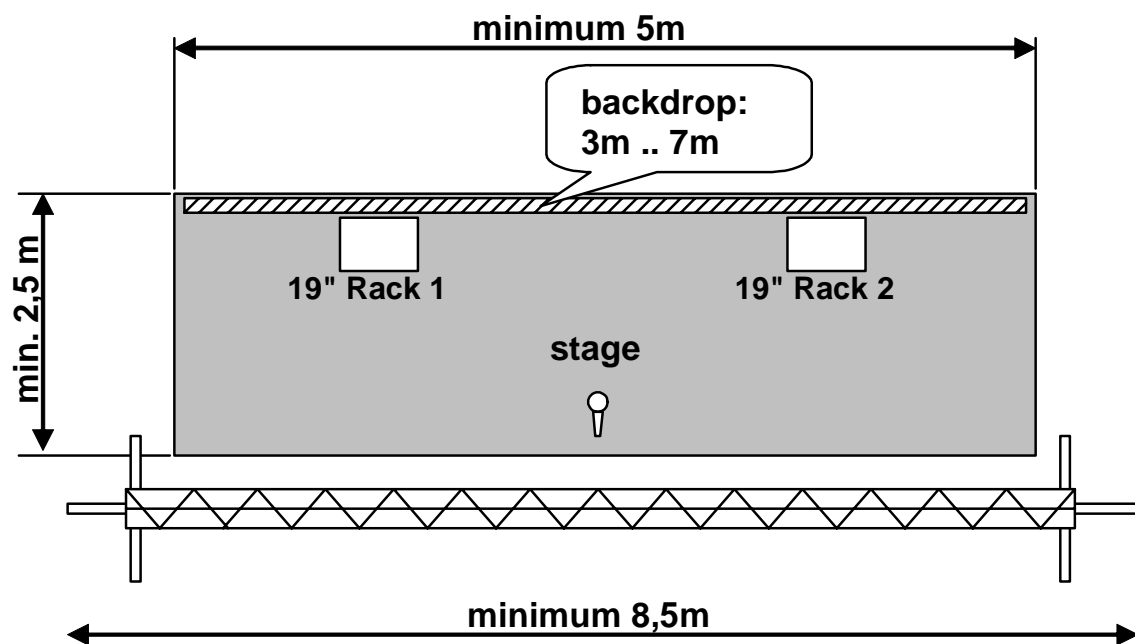

**Technical rider "ZZ Top Tribute Band" (mobile phone: 0043 676 419 5667)**

- Submixer on stage. Stereo line out signal, XLR male
- Linear frequency response requested, *no effects* for "ZZ Top Tribute Band"
- *No* monitor speaker cabinets during "ZZ Top Tribute Band"-performance (use of in-ear monitoring)  
(please remove those cabinets in front of musician)
- Caution: pyrotechnics used on stage !