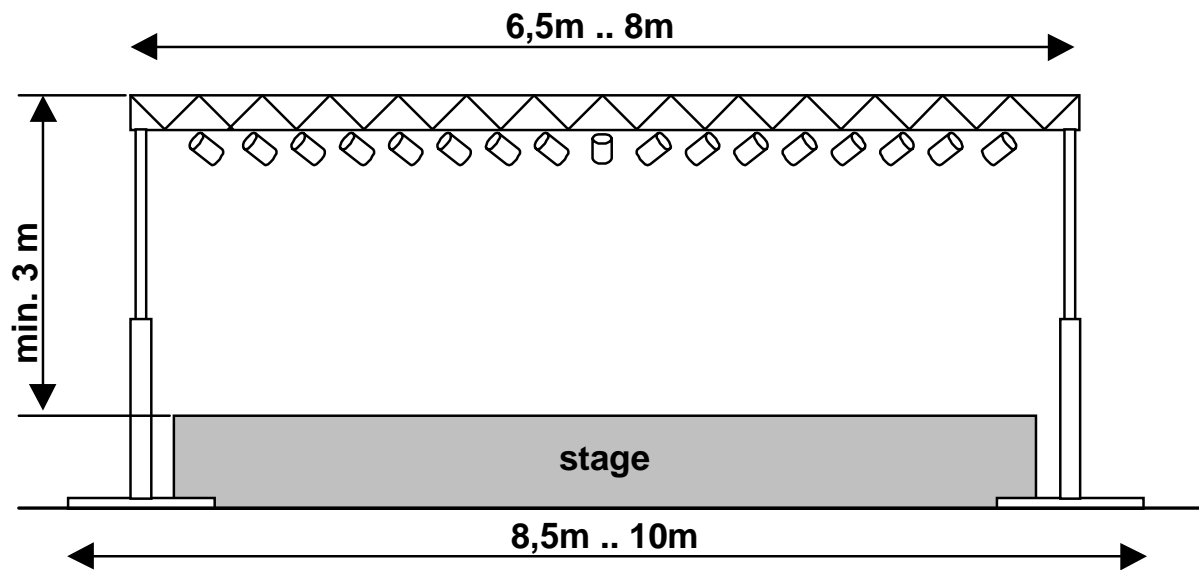

**Technical rider "ZZ Top Tribute Band" (mobile phone: 0043 676 419 5667)**

- Submixer on stage. Stereo line out signal, XLR male
- Linear frequency response requested, *no effects* for "ZZ Top Tribute Band"
- *No* monitor speaker cabinets during "ZZ Top Tribute Band"-performance (use of in-ear monitoring)  
(please remove those cabinets in front of musician)
- Caution: pyrotechnics used on stage !